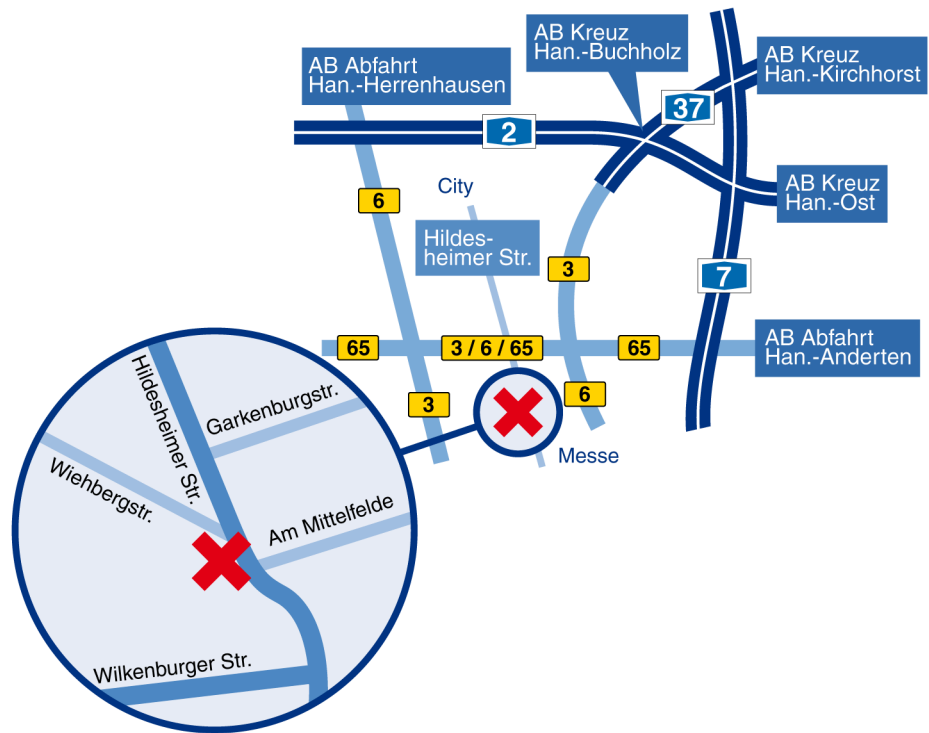

DESIGNHOTEL + congress centrum wienecke XI. hannover

We are looking forward welcoming you and wish you a safe trip.

Distances:

To motorway: 2 km
To station Hauptbahnhof: 7 km
To Airport: 18 km
To station Fair (Messe): 2 km
To Fair entrance North: 2,5 km

By car:

Coming from Berlin/Dortmund:
A2 till motorway intersection Hannover Ost, change to A7 towards Kassel and Exit Hannover Anderten. Change there to B65 and exit Döhren/Zentrum. Drive straight towards Hildesheimer Straße. Turn left into Hildesheimer Straße. After approximately 2km you will find the hotel on the right hand side.

Coming from Hamburg:
A7 till Exit Hannover Anderten. Change into B65 towards Messe till Exit Döhren/Zentrum. Drive straight towards Hildesheimer Straße. Turn left into Hildesheimer Straße. After approximately 2km you will find the hotel on the right hand side.

Train line 8 towards City Central and get off at Bothmerstraße. Interchange to Train line 1 or 2 towards Laatzen/Rethen and get off at the Train station Wiehbergstraße.

geo-coordinates 52° 19' 37" Nord, 9° 46' 44" Ost