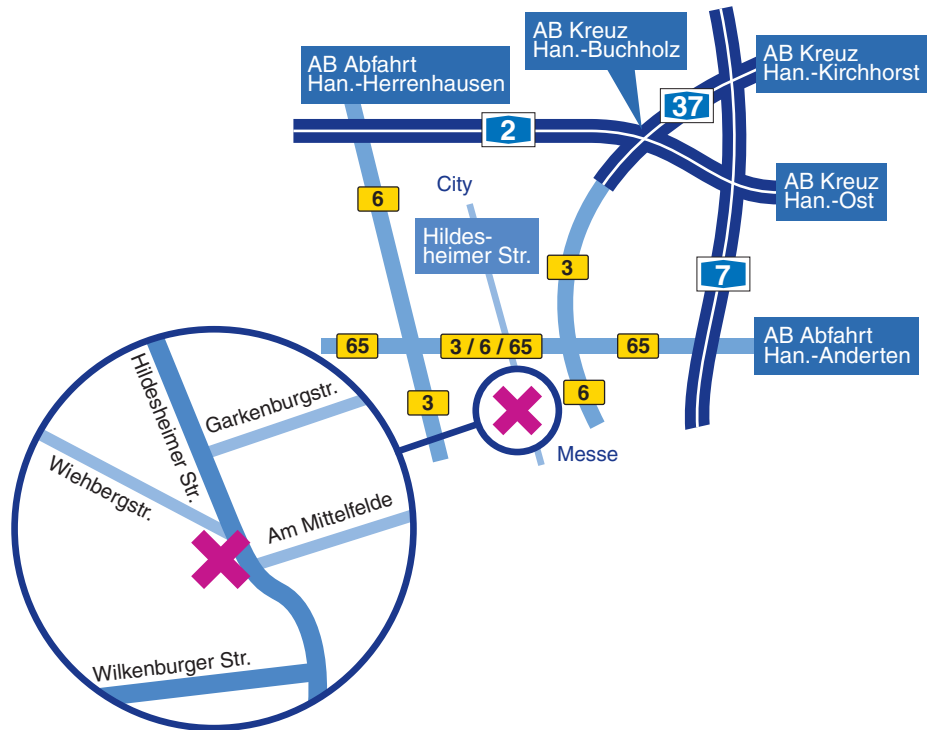

WIENECKE XI.

COMPETENCE IN CONFERENCE

Distances:

To motorway: 2 km
To station Hauptbahnhof: 7 km
To Airport: 18 km
To station Fair (Messe): 2 km
To Fair entrance North: 2,5 km

By car:

Coming from Berlin/Dortmund:
A2 till motorway intersection Hannover Ost, change to A7 towards Kassel and Exit Hannover Anderten. Change there to B65 and exit Döhren/Zentrum. Drive straight towards Hildesheimer Straße. Turn left into Hildesheimer Straße. After approximately 2km you will find the hotel on the right hand side.

Coming from Hamburg:
A7 till Exit Hannover Anderten. Change into B65 towards Messe till Exit Döhren/Zentrum. Drive straight towards Hildesheimer Straße. Turn left into Hildesheimer Straße. After approximately 2km you will find the hotel on the right hand side.

Coming from Kassel:
A7 till motorway triangle Hannover Süd. Change in B65/A37 till Exit Bemerode/Mittelfeld. Drive into Wülferoder Straße toward Wülfel (after a while, this street will change into Garkenburgerstraße). Turn left into Hildesheimer Straße and after approximately 300m you will see the hotel on the right hand side.

From the Airport:

Take public Transport Train S5 towards City Central and get off at Train station Hauptbahnhof. Interchange into Train line 1 or 2 (red line) towards Laatzen/Rethen and get off at the Train station Wiehbergstraße.